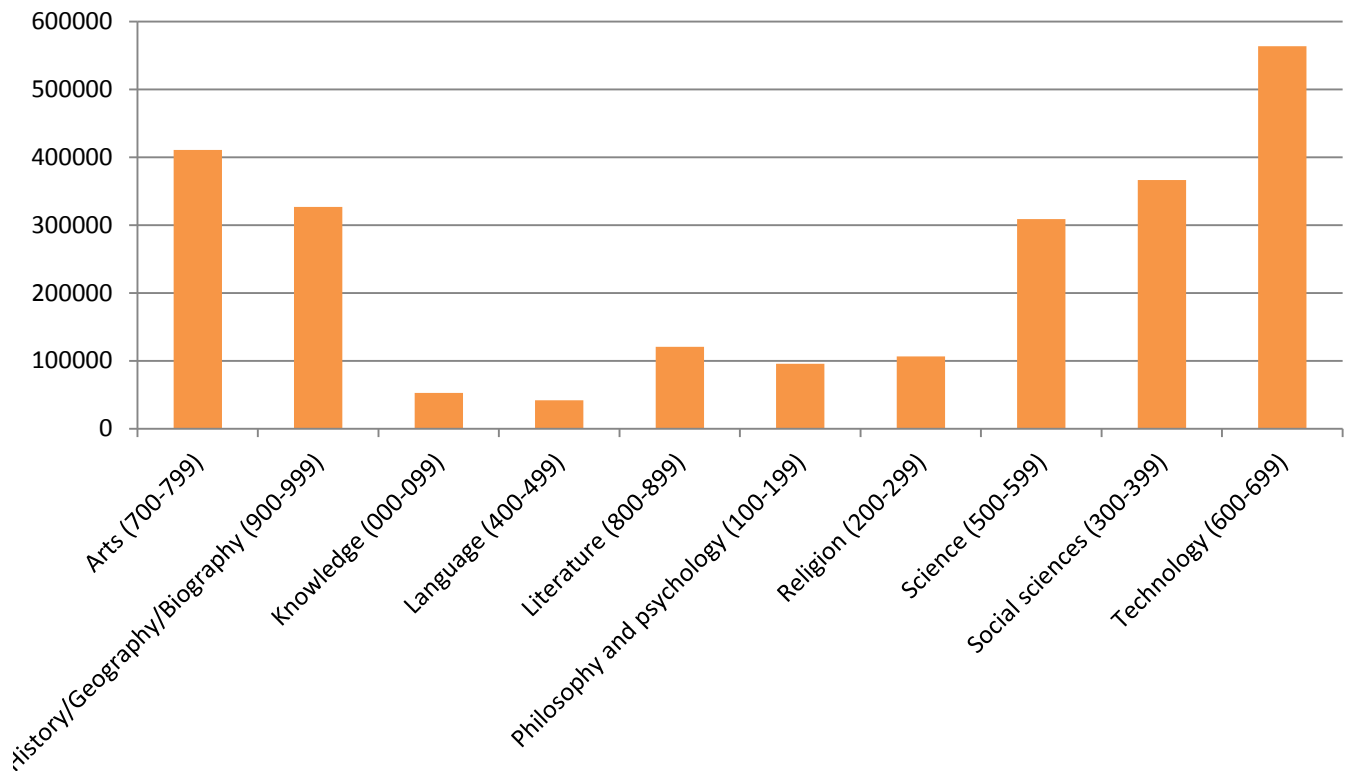

Top Charts – Jan 2015

Top Non-Fiction Subjects by Circulation: U.S.A.

Scroll down to discover the percentage of total U.S. Non-Fiction circulation per subject division.

Top Charts – Jan 2015

Subject Class	Subject Division	Total Circulation
Arts (700-799)	Architecture (720-729)	10213
	Arts general (700-709)	11236
	Civic and landscape art (710-719)	2529
	Drawing and decorative arts (740-749)	175569
	Graphic art/Printmaking (760-769)	1731
	Music (780-789)	43108
	Painting and paintings (750-759)	18929
	Performing arts/Recreation/Sport (790-799)	125938
	Photography (770-779)	9858
	Sculpture/Plastic arts (730-739)	11436
		410547
History/Geography/Biography (900-999)	Biography/Genealogy (920-929)	11835
	Geography and travel general (910-919)	88310
	History general/World history (900-909)	6227
	History of Africa (960-969)	3879
	History of Asia (950-959)	17935
	History of Europe (940-949)	58079
	History of North America (970-979)	117498
	History of other areas (990-999)	618
	History of South America (980-989)	1645
	History of the ancient world (930-939)	20720
		326746
Knowledge (000-099)	Associations and organisations (060-069)	345
	Bibliographies and Catalogues (010-019)	826
	Computer science/Knowledge/Systems/The book (000-009)	36518
	Encyclopaedias (030-039)	8034
	General collections (080-089)	260
	Library science (020-029)	3017
	Magazines, journals and serials (050-059)	70
	Manuscripts and rare books (090-099)	38
	News media/Journalism/Publishing (070-079)	3661
Language (400-499)	English (429-429)	20907
	French/Provençal/Catalan (440-449)	2453
	Germanic languages (430-439)	1269
	Greek/Classical Greek (480-489)	213
	Italian/Romanian (450-459)	860
	Latin/Other Italic Inaguages (470-479)	408
	Linguistics (410-419)	2735
	Other languages (490-499)	5860
	Spanish/Portuguese (460-469)	6779
	Theory/Dictionaries (400-409)	460
		41944